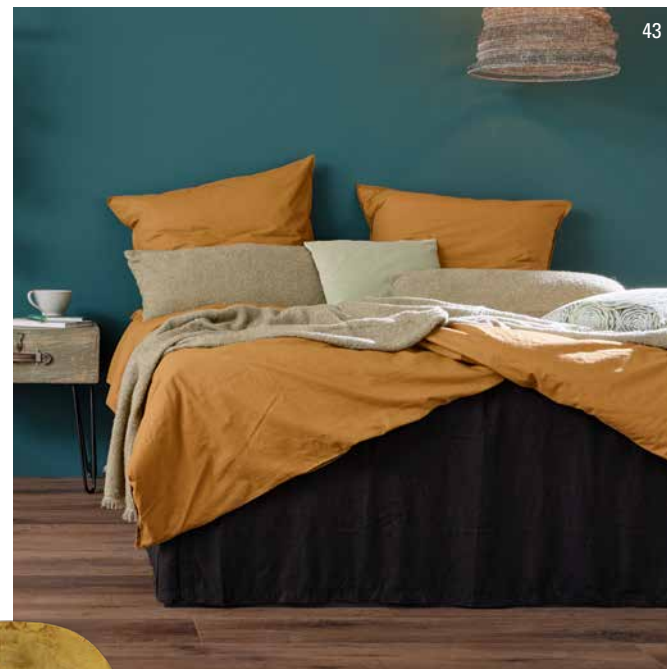

RUSTIC OAK NOUGAT

PREMIUM | V4
wineo 1000 wood XL
PL315R | PLC315R | MLP315R

RAL 075 70 50

RAL 060 70 30

RAL 060 50 40

B

LOOK BACK