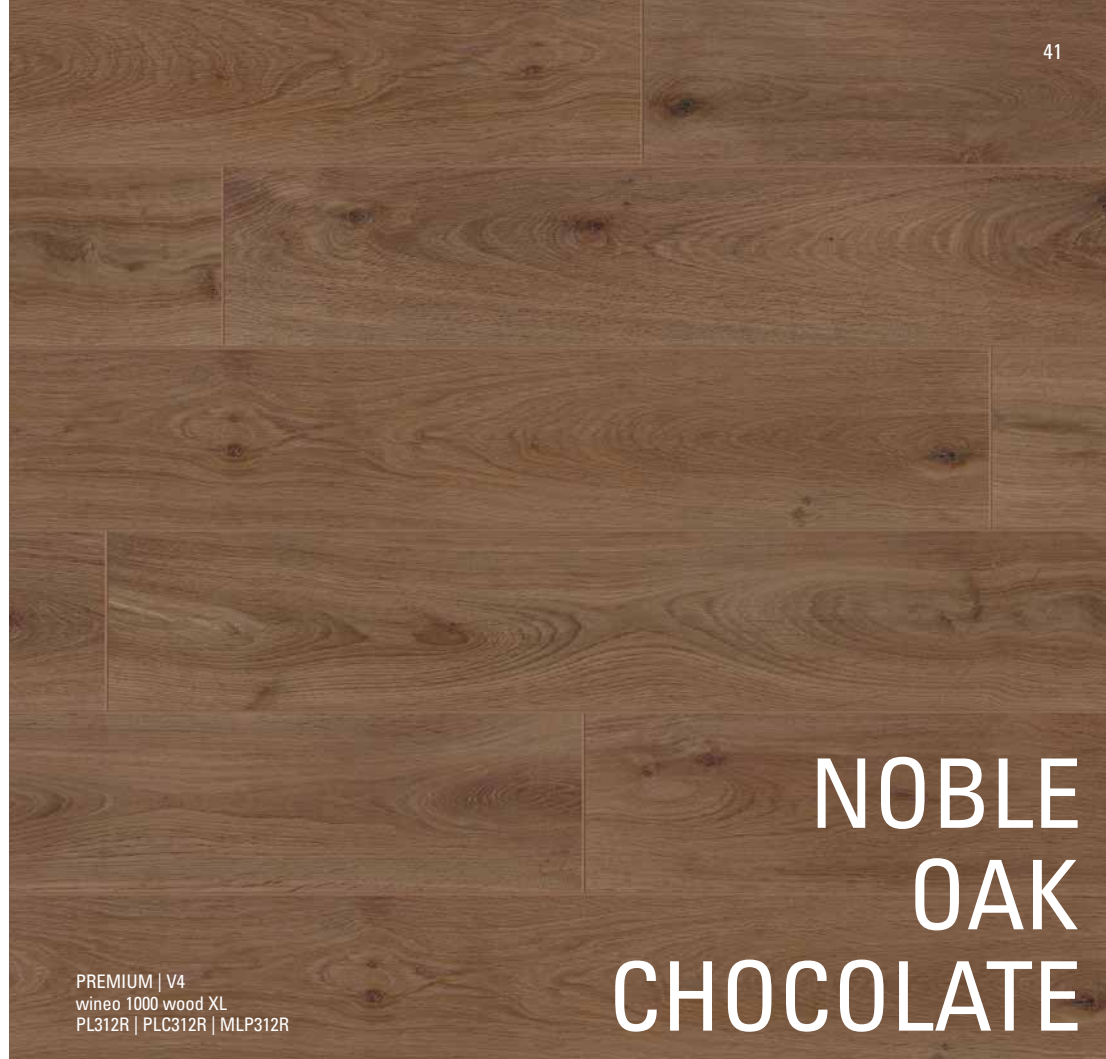

## LOOK BACK

RAL 330 40 10

RAL 010 60 15

RAL 330 50 10

LOOK BACK

NOBLE  
OAK  
CHOCOLATE

PREMIUM | V4  
wineo 1000 wood XL  
PL312R | PLC312R | MLP312R