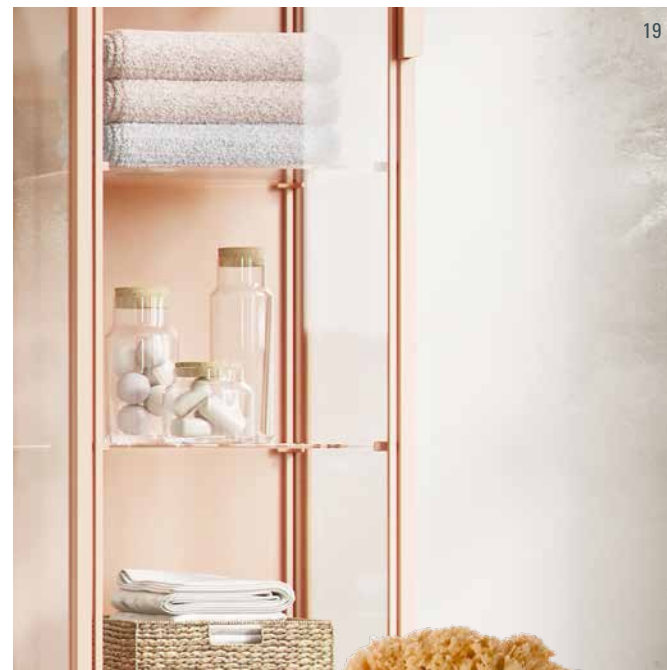

# LIGHT MAPLE CREAM

BASIC  
wineo 1000 wood L  
PL296R | PLC296R | MLP296R

RAL 240 85 05

RAL 070 70 20

RAL 090 80 10

RAL 095 90 10

FEEL IT

FEEL IT